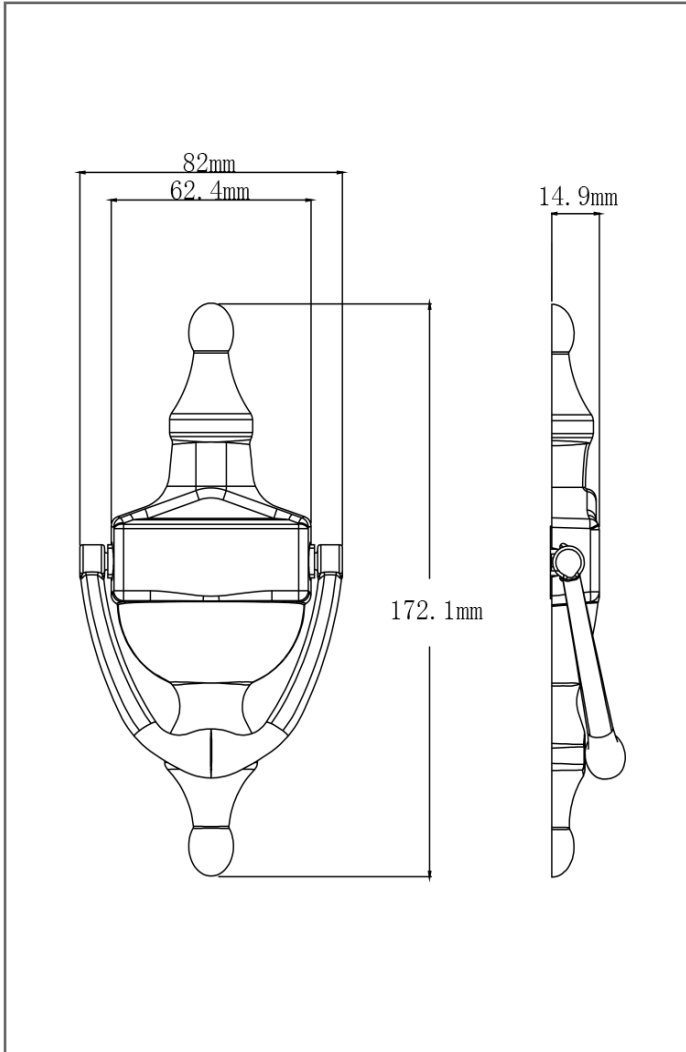

STAINLESS STEEL URN KNOCKER