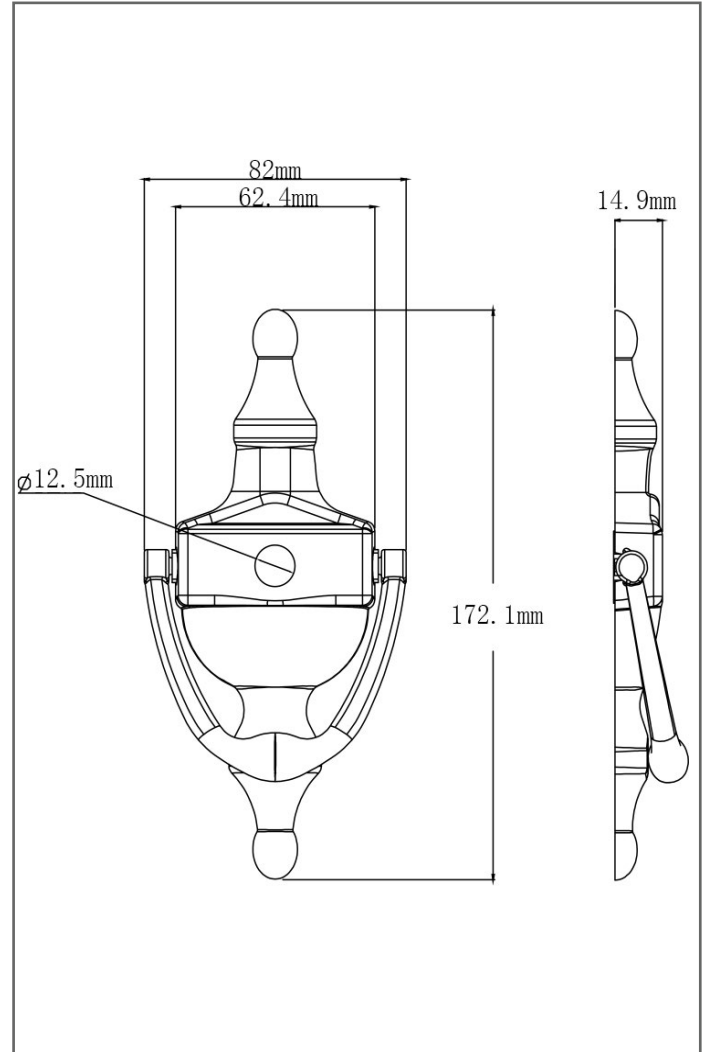

STAINLESS STEEL URN KNOCKER WITH SPYHOLE

PACKAGING

Each outer box contains 30 individually boxed knockers, each with fixing block and screws.

MAINTENANCE

To maintain a high quality appearance and operation we recommend that all external hardware is cleaned routinely, and moving parts are lightly lubricated a minimum of twice a year. Products used within a 1 mile radius of coastal areas, building sites or large industrial areas, more regular cleaning will be required to prevent build up of corrosive contaminants.