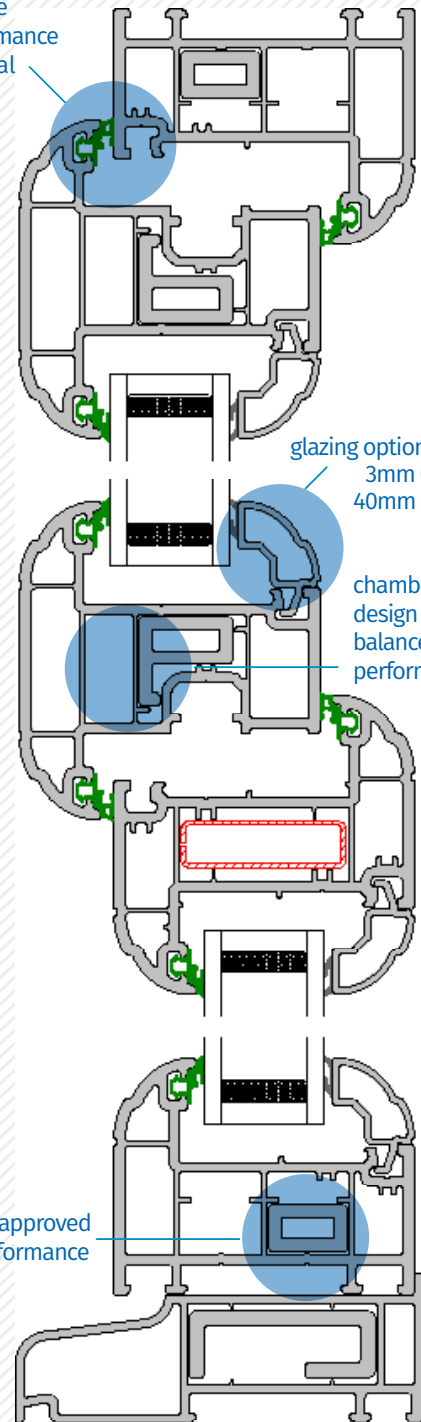

low sightline
high performance
weatherseal

glazing options from
3mm (single)
40mm (triple)

chamber
design offers
balanced
performance

PAS 24 approved
for performance

Royale
Collection

Weather test results

		Top Hung Casement	Side Hung Casement
	Size Tested	1.2m x 1.5m	0.9m x 1.4m
Air Permeability	Class	A4	A4
	Rating	600 Pa	600 Pa
Water tightness	Class	9A	9A
	Rating	E1050 Pa	E1050 Pa
Wind Resistance	Class	A5	A5
	Rating	2000 Pa	2000 Pa