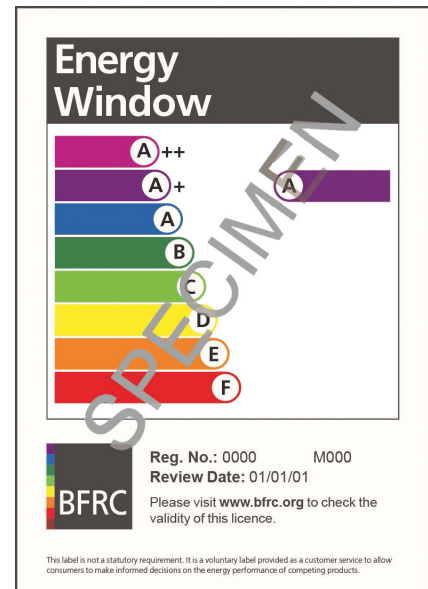

U-Values

4/20/4 Argon Cavity		4/14/4/14/4 Argon Cavity	
U_g 1.219	U_g 1.070	U_g 0.683	U_g 0.591
U_w 1.4	U_w 1.3	U_w 0.98	U_w 0.91