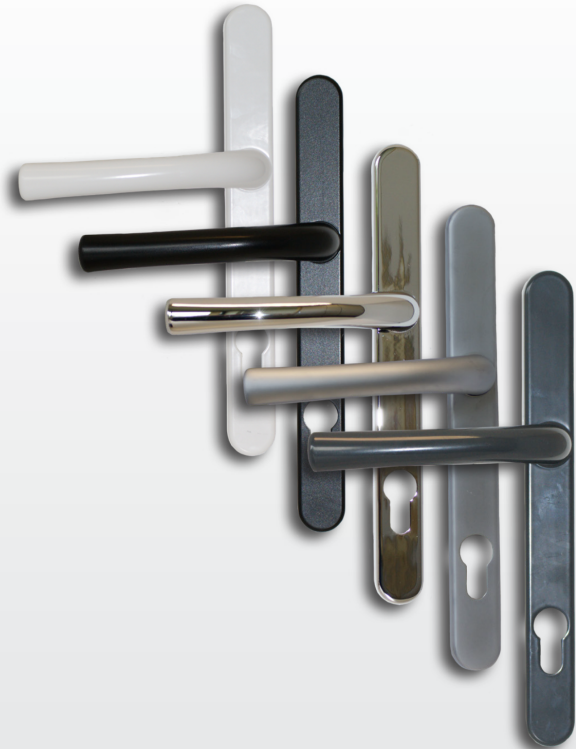

#### greenteQ Alpha Slim Lever/Lever Handle Sets

The Alpha Slim Lever/Lever set is ideal for doors made from slim sash profiles, including aluminium bi-fold doors and slim section residential doors.

Such products often require a door lock with a 28 or 30mm backset. In these cases a 'normal' width backplate may clash on the outer frame when opening or closing the door, and in some instances overhang the glazing bead on the glass side.

greenteQ Alpha Slim features a slim backplate, measuring just 26mm wide x 244mm high. This compares to standard handles that are typically around 32mm, or even wider.

Although at first glance the lever looks the same as that on the standard Alpha handle set, it is in fact slightly slimmer where it attaches to the backplate, so there is no overhang.

The lever also starts its sweep almost immediately and stands off the face of the backplate by 12mm less than the standard lever. All of these details are in place to prevent handle clash in operation.

The screw pitch is identical to the standard long backplate greenteQ Alpha and Coastline door handles, as well as many other 3rd party brands. Alpha Slim is fully interchangeable with those products with no requirement for any different door prep.