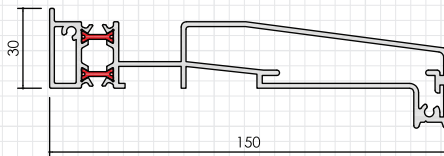

Aluminium Ancillaries

External Cills

Addons

95mm
(AW570r2)

20mm
(AW724)

150mm
(AW542r2)

40mm
(AW728)

177mm
(AW543r2)

20mm
(AW725r2)

190mm
(AW544r2)

Square Corner Post

90°
Square Post
(AW720)

90°
Square Post
(AW721)

**For Angled Corner Posts
See Separate
Specification Sheet**