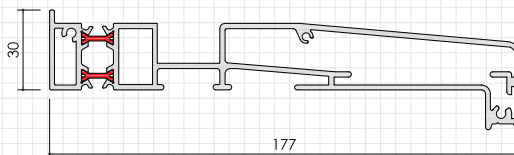

Aluminium Ancillaries

External Cills

Addons

95mm
(AW570r2)

20mm
(AW724)

150mm
(AW542r2)

40mm
(AW728)

177mm
(AW543r2)

20mm
(AW725r2)

190mm
(AW544r2)

Square Corner Post

90°
Square Post
(AW720)

90°
Square Post
(AW721)

**For Angled Corner Posts
See Separate
Specification Sheet**