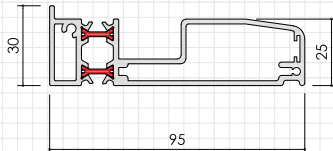

Aluminium Ancillaries

External Cills

Addons

95mm
(AW570r2)

20mm
(AW724)

150mm
(AW542r2)

40mm
(AW728)

177mm
(AW543r2)

20mm
(AW725r2)

190mm
(AW544r2)

Square Corner Post

90°
Square Post
(AW720)

90°
Square Post
(AW721)

**For Angled Corner Posts
See Separate
Specification Sheet**