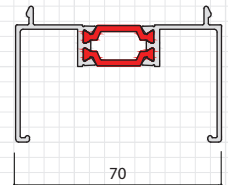

Aluminium Ancillaries

External Cills

Addons

95mm
(AW570r2)

20mm
(AW724)

150mm
(AW542r2)

40mm
(AW728)

177mm
(AW543r2)

20mm
(AW725r2)

190mm
(AW544r2)

Square Corner Post

90°
Square Post
(AW720)

90°
Square Post
(AW721)

**For Angled Corner Posts
See Separate
Specification Sheet**