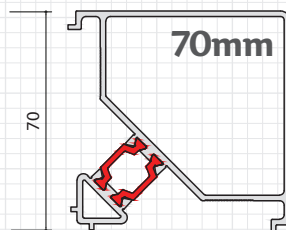

Aluminium Ancillaries

External Cills

Addons

95mm
(AW570r2)

20mm
(AW724)

150mm
(AW542r2)

40mm
(AW728)

177mm
(AW543r2)

20mm
(AW725r2)

190mm
(AW544r2)

Square Corner Post

90°
Square Post
(AW720)

90°
Square Post
(AW721)

**For Angled Corner Posts
See Separate
Specification Sheet**