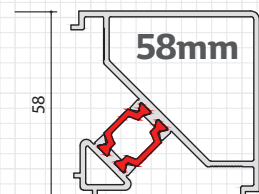

20mm
(AW725r2)

190mm
(AW544r2)

Square Corner Post

90°
Square Post
(AW720)

90°
Square Post
(AW721)

**For Angled Corner Posts
See Separate
Specification Sheet**