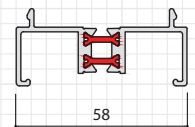

Aluminium Ancillaries

External Cills

Addons

95mm
(AW570r2)

20mm
(AW724)

150mm
(AW542r2)

40mm
(AW728)

177mm
(AW543r2)

20mm
(AW725r2)

190mm
(AW544r2)

Square Corner Post

90°
Square Post
(AW720)

90°
Square Post
(AW721)

**For Angled Corner Posts
See Separate
Specification Sheet**