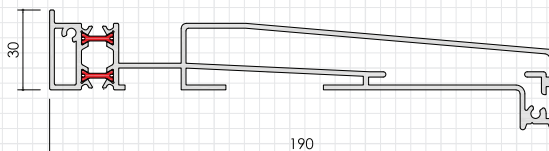

Aluminium Ancillaries

External Cills

Addons

95mm
(AW570r2)

20mm
(AW724)

150mm
(AW542r2)

40mm
(AW728)

177mm
(AW543r2)

20mm
(AW725r2)

190mm
(AW544r2)

Square Corner Post

90°
Square Post
(AW720)

90°
Square Post
(AW721)

**For Angled Corner Posts
See Separate
Specification Sheet**