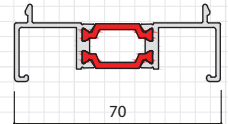

Aluminium Ancillaries

External Cills

Addons

95mm
(AW570r2)

20mm
(AW724)

150mm
(AW542r2)

40mm
(AW728)

177mm
(AW543r2)

20mm
(AW725r2)

190mm
(AW544r2)

Square Corner Post

90°
Square Post
(AW720)

90°
Square Post
(AW721)

**For Angled Corner Posts
See Separate
Specification Sheet**