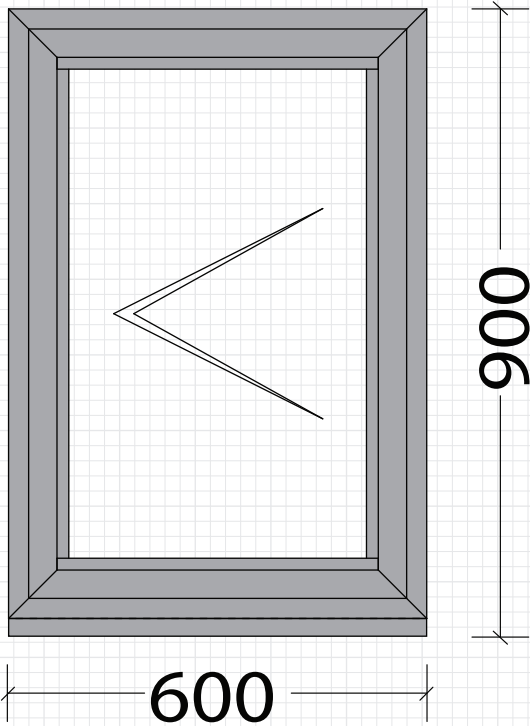

SPECIFICATION DATABASE

AWESD - 7/24 - V1.0

Royale
Collection

External Bead Aluminium Window - Standard Frame

Side Cross Section

Top Cross Section