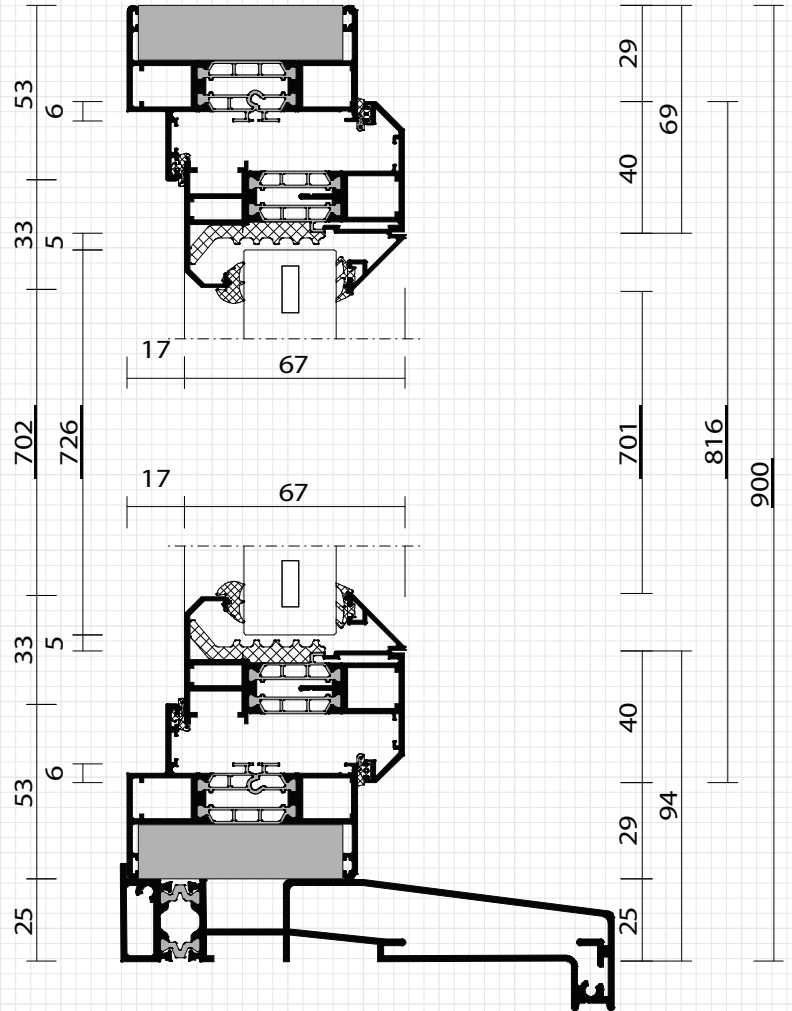

SPECIFICATION DATABASE

AWESD - 7/24 - V1.0

Royale
Collection

External Bead Aluminium Window - Standard Frame

Side Cross Section

Top Cross Section