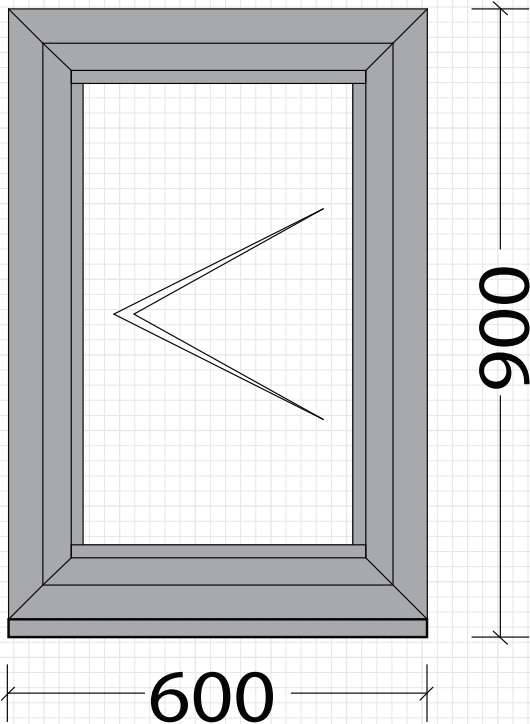

SPECIFICATION DATABASE

AWELD - 7/24 - V1.0

Royale
Collection

External Bead Aluminium Window - Wide Frame

**Side
Cross
Section**

**Top
Cross
Section**