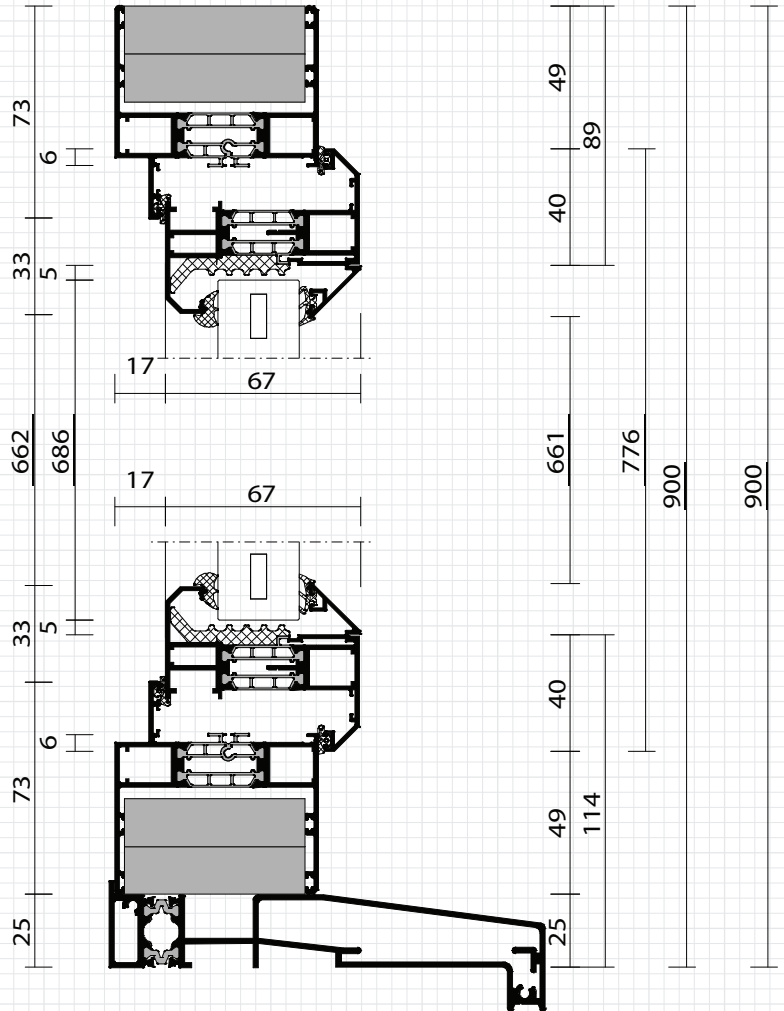

SPECIFICATION DATABASE

AWELD - 7/24 - V1.0

Royale
Collection

External Bead Aluminium Window - Wide Frame

**Side
Cross
Section**

**Top
Cross
Section**