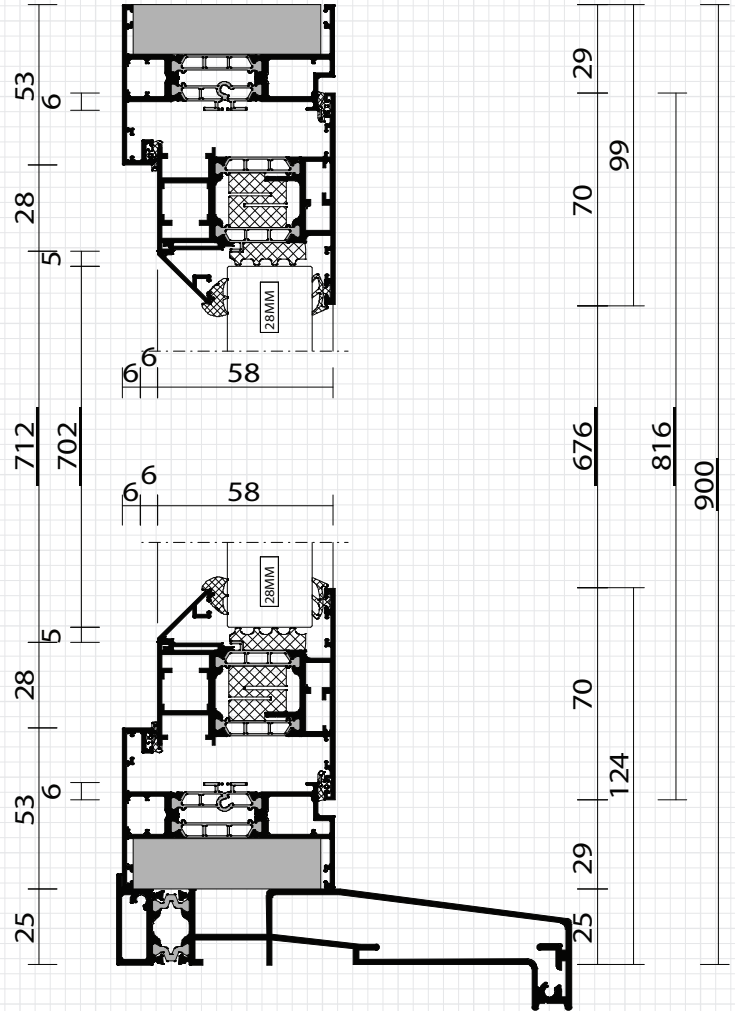

SPECIFICATION DATABASE

AWFSD - 7/24 - V1.0

Royale
Collection

Flush Aluminium Window - Standard Frame

Side Cross Section

Top Cross Section