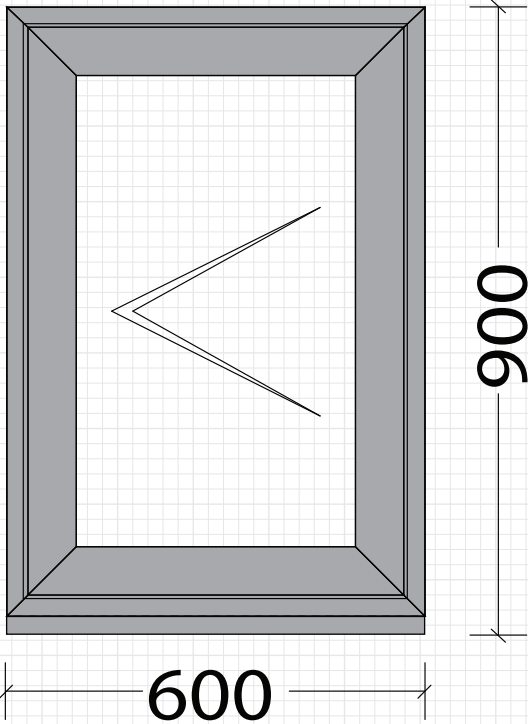

SPECIFICATION DATABASE

AWFSD - 7/24 - V1.0

Royale
Collection

Flush Aluminium Window - Standard Frame

Side Cross Section

Top Cross Section