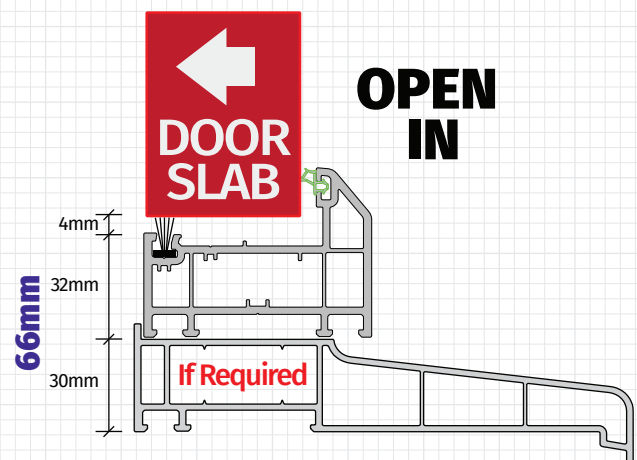

### Composite Door Thresholds

#### 70mm Standard PVCu Threshold