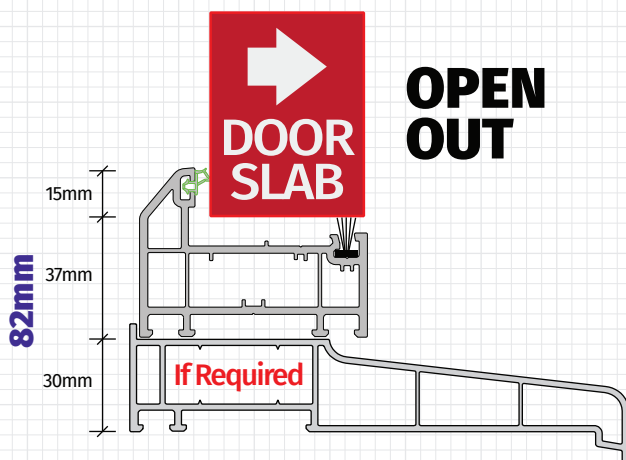

### Composite Door Thresholds

#### 70mm Standard PVCu Threshold