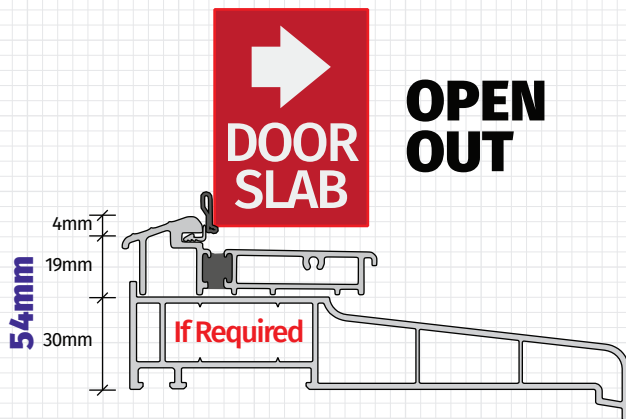

Composite Door Thresholds

Stormguard Aluminium Threshold