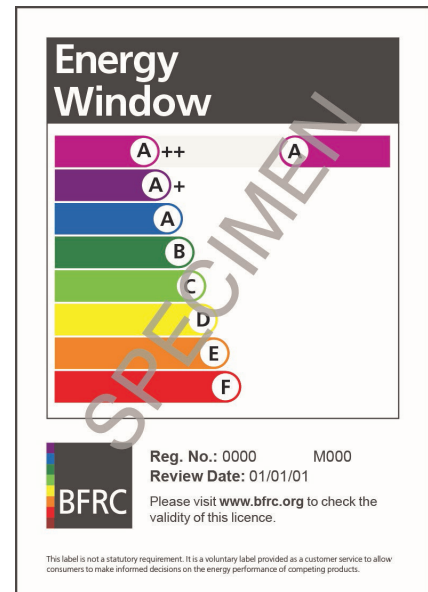

Heritage Flush Sash

Weather test results

		Top Hung Casement	Side Hung Casement
	Size Tested	1.2m x 1.2m	0.7m x 1.4m
Air Permeability	Class	A4	A4
	Rating	600 Pa	600 Pa
Water tightness	Class	E900	E900
	Rating	900 Pa	900 Pa
Wind Resistance	Class	A5 (TCI) AE (Steel)	A5 (TCI) AE (Steel)
	Rating	1600 (TCI) 2400 (Steel)	1600 (TCI) 2400 (Steel)

Colour Express

A unique range of foil colours in 18 colourways from stock, complete with matching ancillaries, trims and accessories.

- Beautiful authentic 'wood like' finish
- Extremely durable
- 10 year manufacturer's guarantee