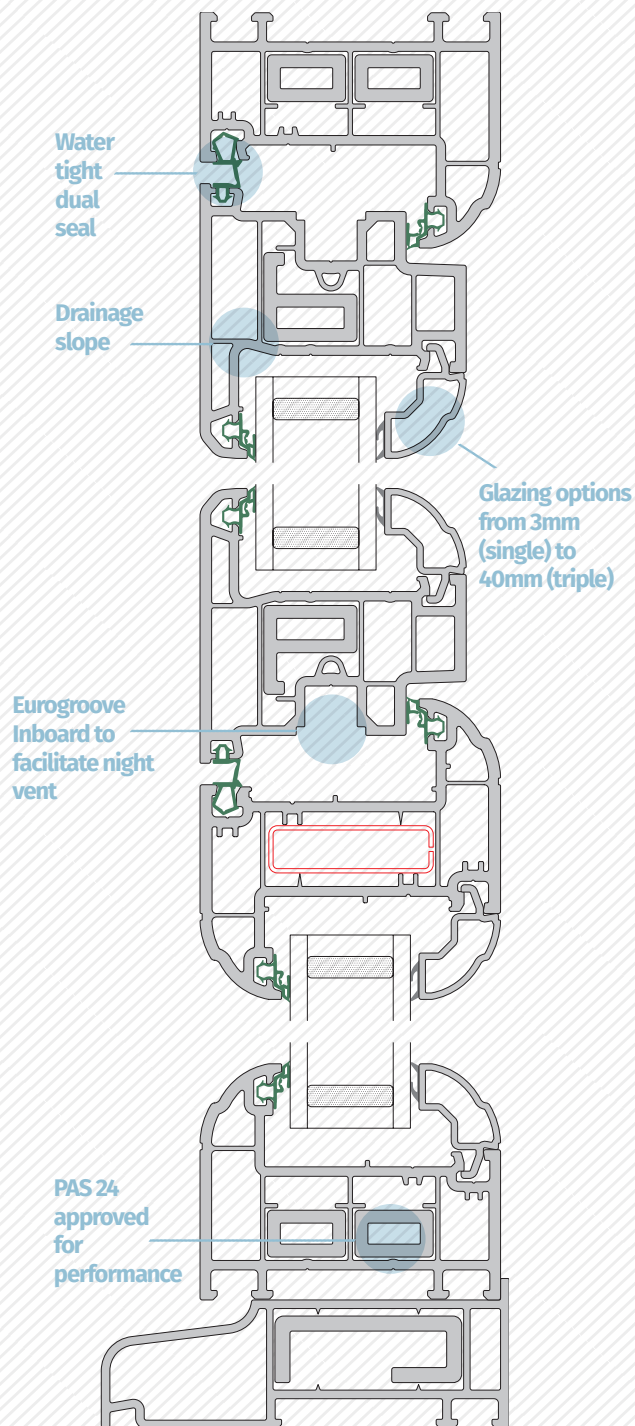

Externally a new dual seal combination maximises water tightness and conceals hardware.

An integral drainage slope encourages water to drain away quickly and easily.

Security

The Deceuninck flush sash had the homeowner in mind during its design, so unlike others there's no compromise when it comes to things like having a night vent locking position. The bespoke locking keep also means full hardware compatibility, giving the window unrivalled security for a product of this type... achieving PAS24 just got a whole lot easier.

Heritage Flush Sash

Weather test results

		Top Hung Casement	Side Hung Casement
	Size Tested	1.2m x 1.2m	0.7m x 1.4m
Air Permeability	Class	A4	A4
	Rating	600 Pa	600 Pa
Water tightness	Class	E900	E900
	Rating	900 Pa	900 Pa
Wind Resistance	Class	A5 (TCI) AE (Steel)	A5 (TCI) AE (Steel)
	Rating	1600 (TCI) 2400 (Steel)	1600 (TCI) 2400 (Steel)