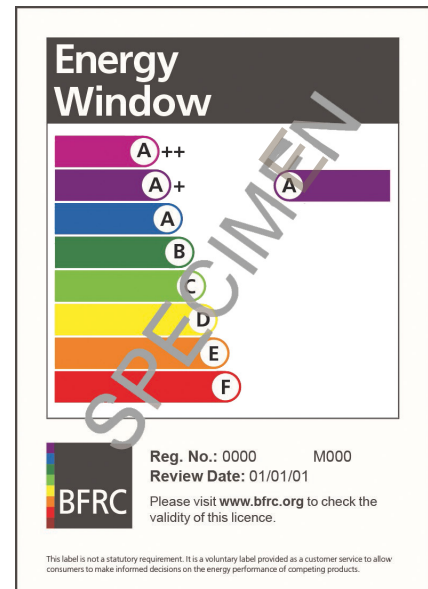

WER's

4/20/4 Argon Cavity	4/14/4/14/4 Argon Cavity
A+ 11	A++ 23