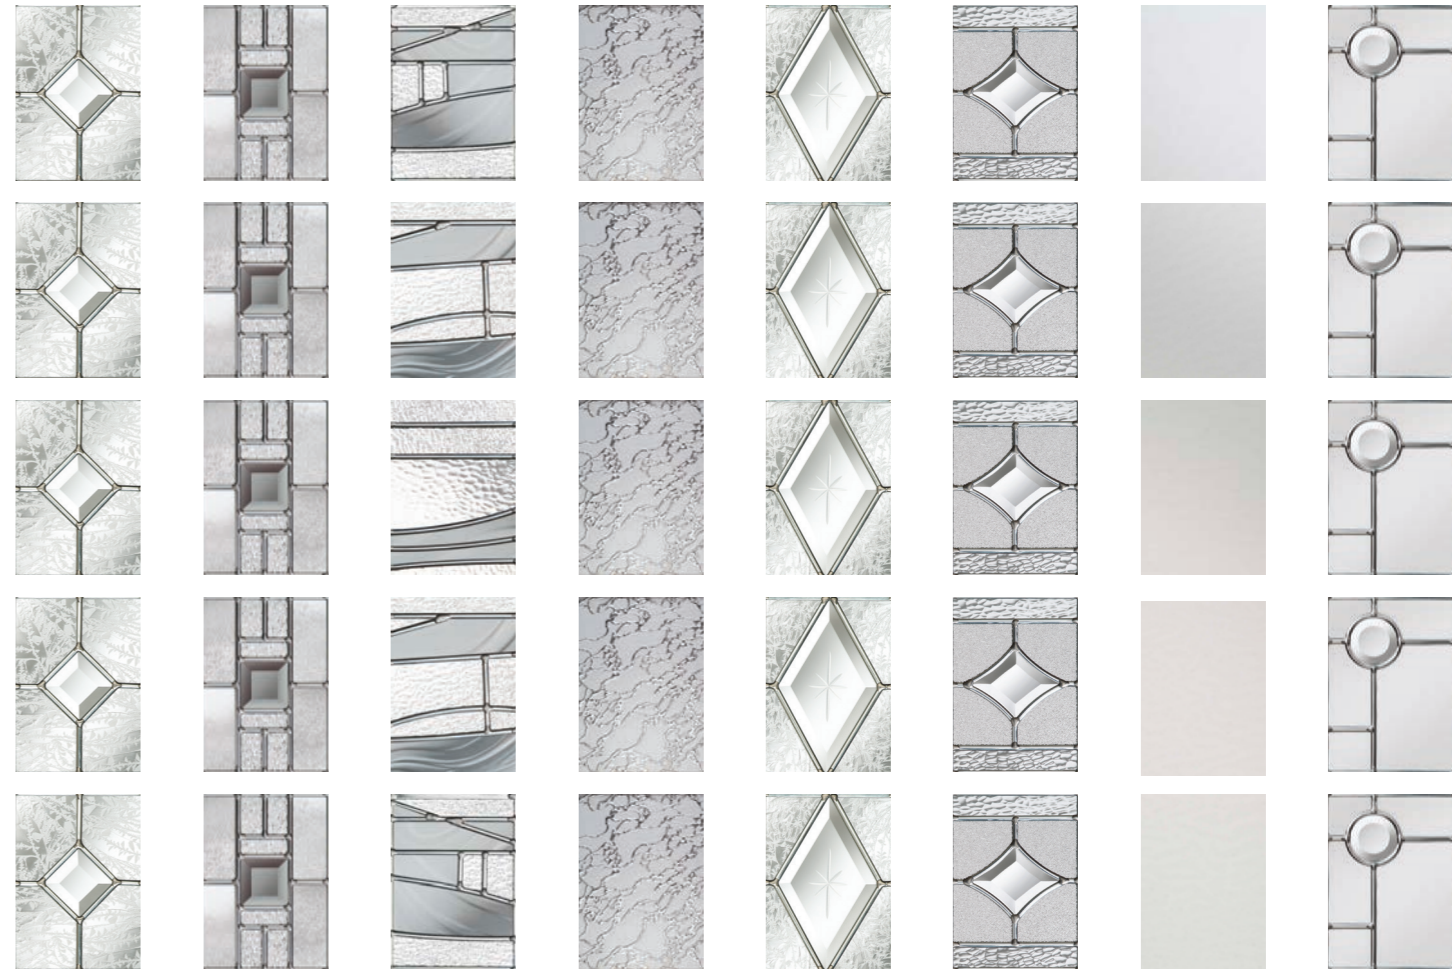

Palmares Left

Distinction Anthracite Grey

Palmares Right

Distinction Buckingham Grey

Choose your colour & glass style

Visit door-designer.co.uk/royale-collection

Colour palette on page 53

Andorra