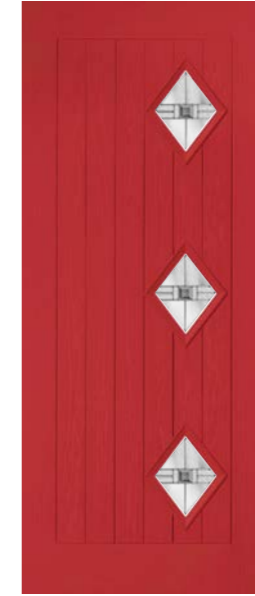

Oporto Right

Traffic Red