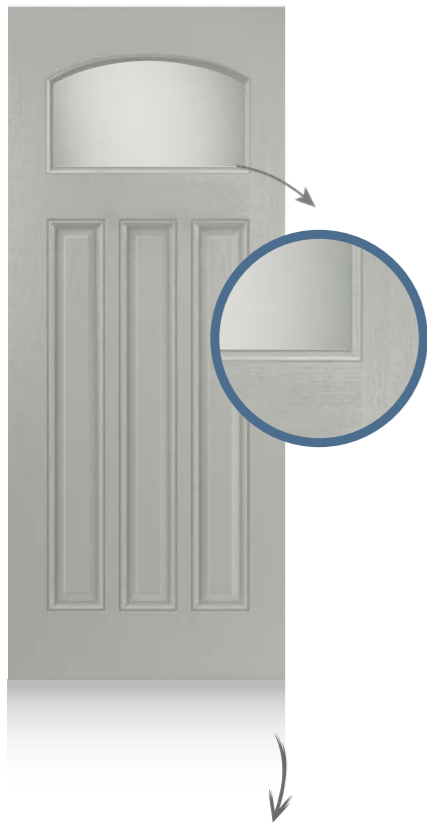

nxt-gen
next-generation

“Characterised by sleek lines and a flush beaded finish, rather than a traditional projected cassette.”

nxt-gen Faldo

nxt-gen Faldo (with Satin Glass)

★ INDICATIVE U-VALUE ★

nxt-gen Faldo: 1.2

Indicative U-Value depends on specification, see page 55.