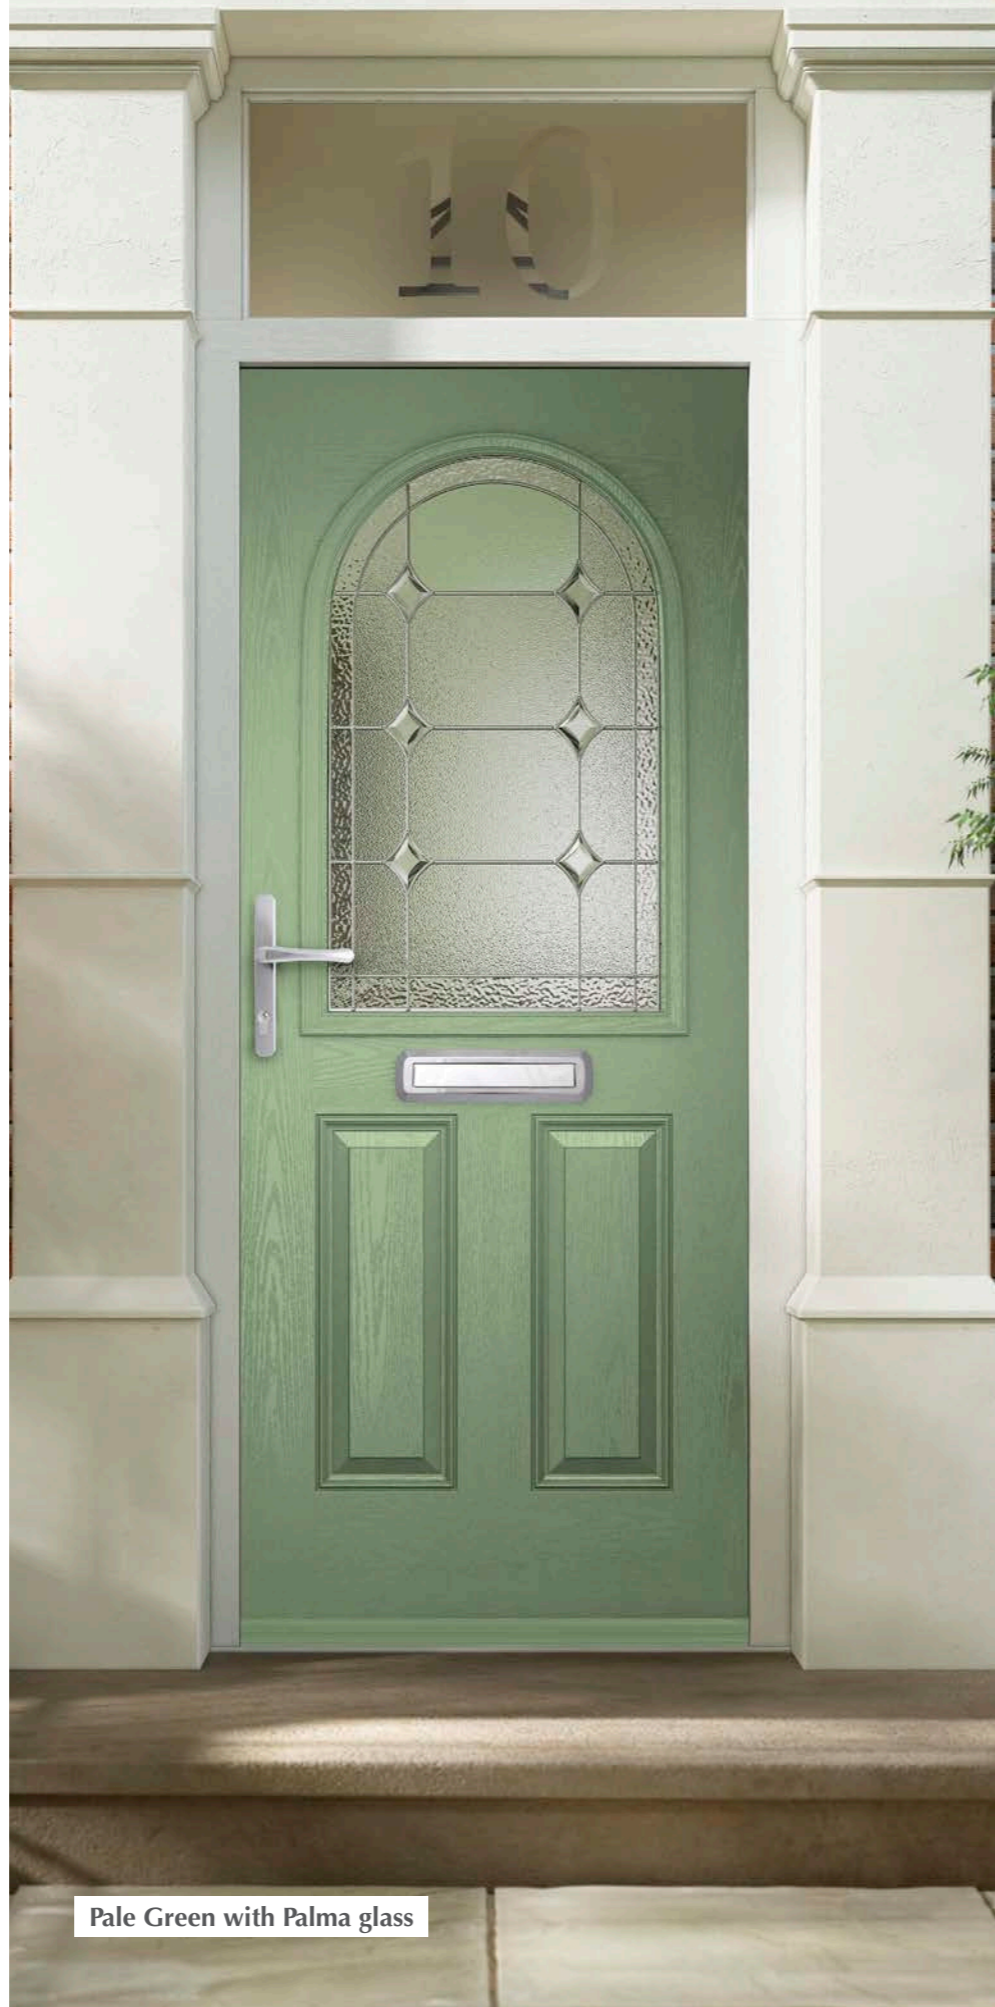

Trieste

“Much like the San Lorenzo the Laguna lets light flood in but gives a softer feel with a curved arch”

Laguna

Laguna (Grid with Satin Glass)

★ INDICATIVE U-VALUE ★

Laguna: 1.40
Laguna Grid: 1.40

Indicative U-Value depends on specification, see page 55.