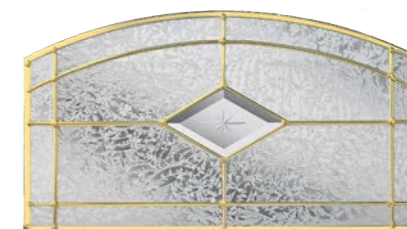

Kara
Brass Caming.