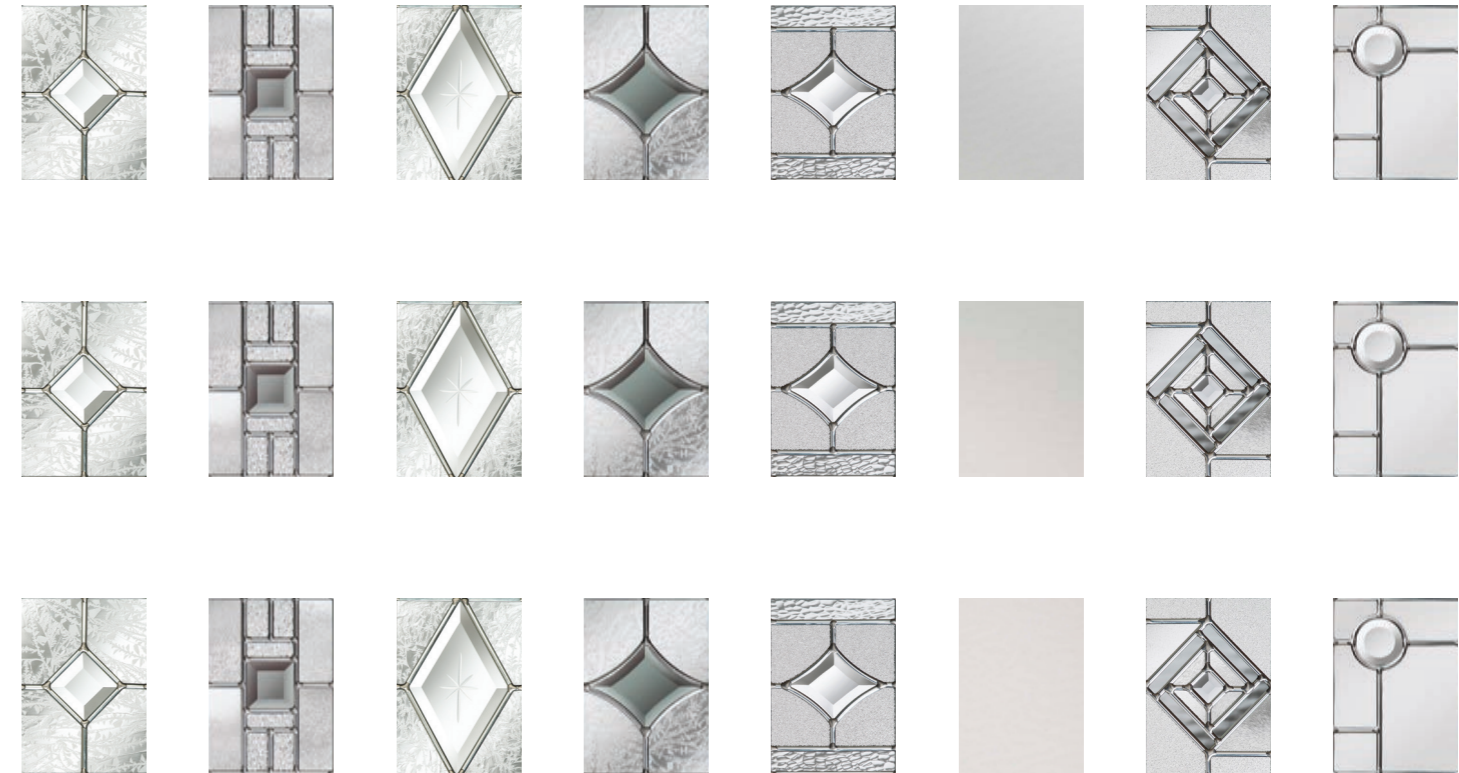

Choose your colour & glass style

Visit door-designer.co.uk/royale-collection

Colour palette on page 53

Andorra

Aspen

Kara
Zinc or Brass
Caming.

Lunna

Palma

Satin

Sierra

Trieste

Colours shown should be used for guidance only as the limitations in the printing process may mean that colours vary from those illustrated.