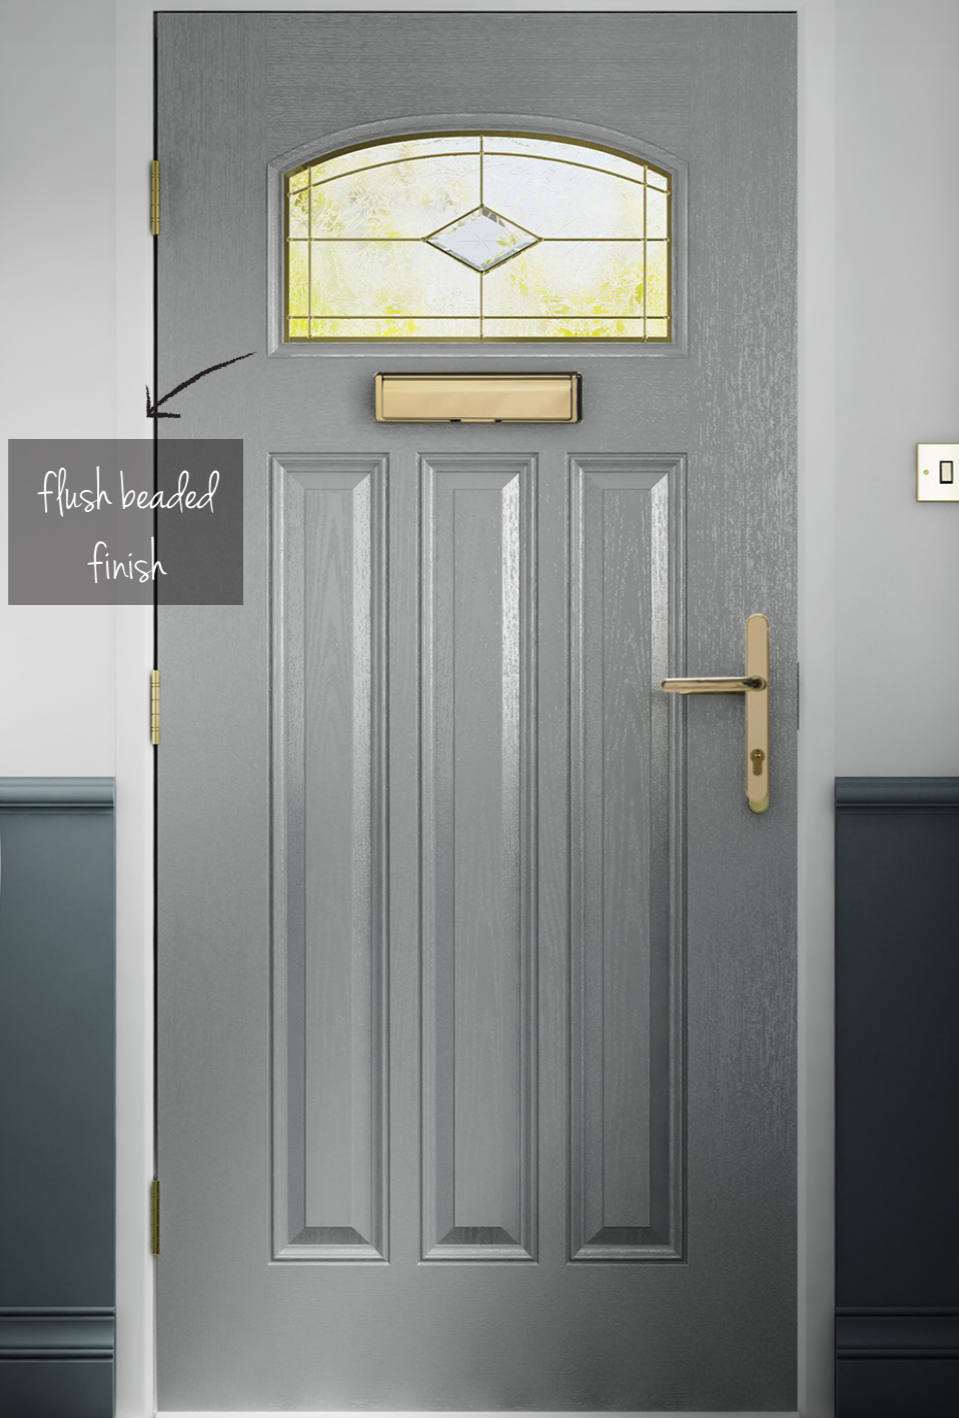

flush beaded finish

Distinction Grey with Kara Brass glass