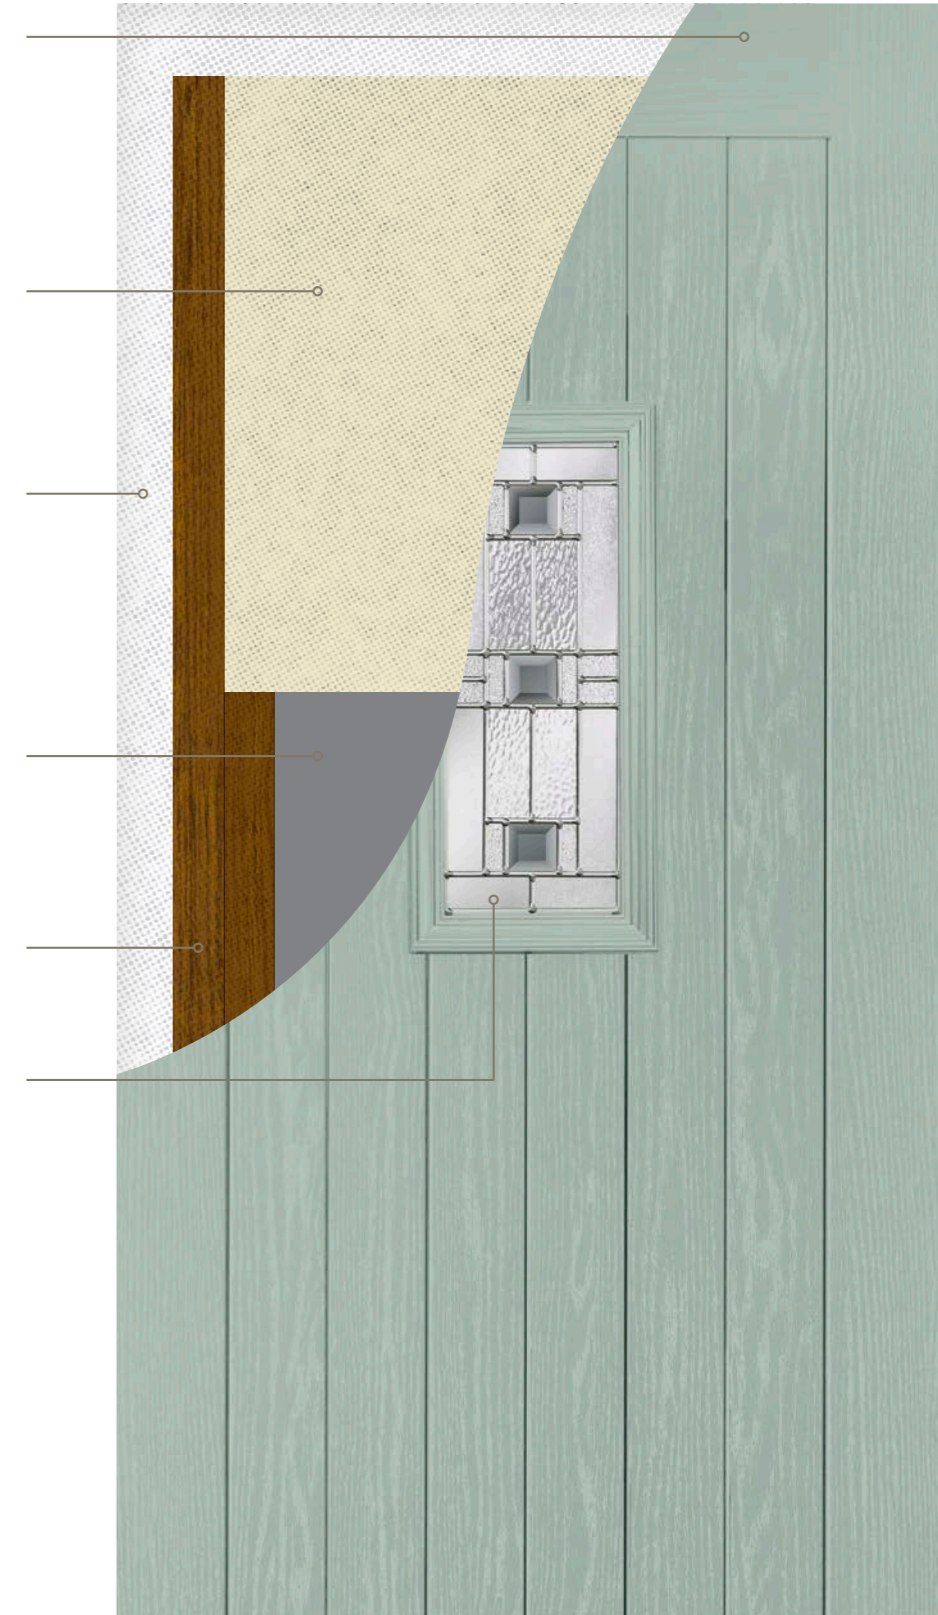

Reinforced core

The reinforced central board gives you extra reassurance that your Distinction door is both solid and secure.

Engineered wood

For improved stability.

Decorative glass

Triple glazed and laminated as standard for extra security and peace of mind.