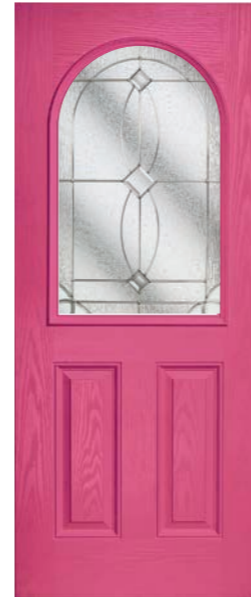

Laguna

Telemagenta