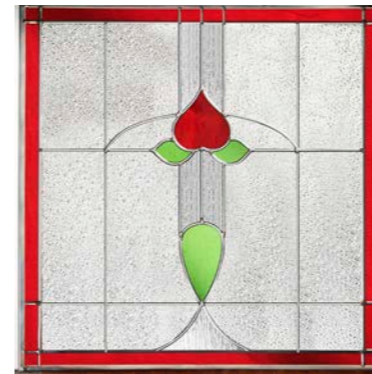

Tavira

Distant Blue

Choose your colour & glass style

Visit door-designer.co.uk/royale-collection

Colour palette on page 53

Edwardian

Kara Zinc

Mini Blind*