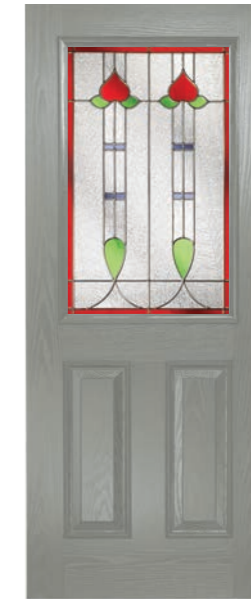

San Lorenzo

Distinction Grey