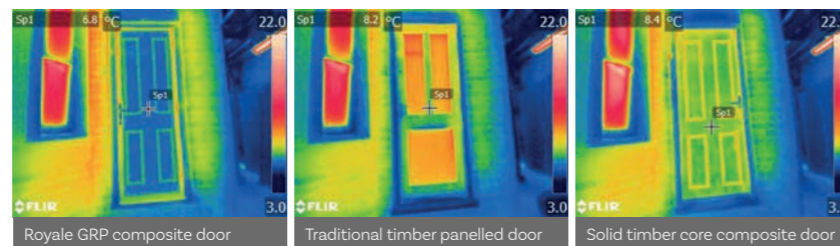

19% more thermally efficient than a 48mm solid timber core composite door

17% more thermally efficient than a 44mm traditional timber panelled door

Doors were tested at the University of Salford's Energy House. This represents a typical Salford 1919 terraced house and its construction represents 21% of the UK's current housing stock. The house has been reconstructed in a fully environmentally controllable chamber, in which climatic conditions can be maintained, varied, repeated and patterns monitored. For the test, the inside temperature of the Energy House was 25°C with an exterior temperature of 5°C. All energy ratings are indicative only.