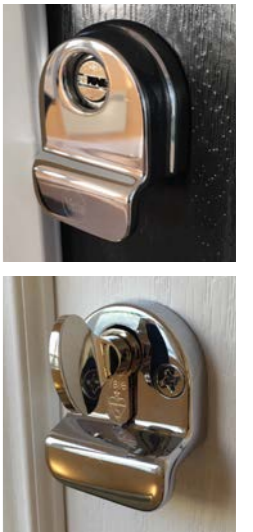

Please get in touch if you require further information.

Heritage Lock

The Heritage lock also features slam shut locking, but replaces the contemporary bar handle with a traditional finger pull and thumb-turn escutcheon plate.

Available in PVD chrome, PVD brass and stainless finishes.

*Minimum door width to accept the Heritage Lock is 870mm overall.

Contemporary Lock

Make a statement with a modern bar handle. Available in a range of lengths, these handles complement the mid-point locking position of the Contemporary lock, and ooze style and quality with their stainless steel construction. In addition to looking great, these handles and the ease of operation are available fitted inside and out, or to the outside only.