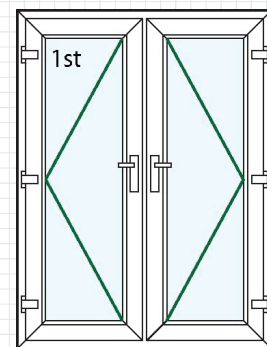

SPECIFICATION DATABASE

PWSL - 8/24 - V1.0

Royale
Collection

PVCu Size Restrictions

Although products can exceed these dimensions - these are the guaranteed maximums

Side Hung
Max Width = 700mm
Max Height = 1300mm

Top Hung
Max Width = 1300mm
Max Height = 1300mm

Maximum Width & Height is limited to 1240mm on Flush Sash Top Hung Casements

Tilt and Turn
Max Width = 1350mm
Max Height = 2200mm

Single Door
Max Width = 1000mm
Max Height = 2200mm

French Door
Max Width = 1800mm
Max Height = 2200mm

Doors exceeding 2200mm High require Shootbolts

Doors exceeding 1000mm Wide require 4 Hinges

2 Pane Slider 24
Max Width = 3000mm
(Above 2600mm Wide Requires 6mm Glass)
Max Height = 2400mm

4 Pane Slider 24
Max Width = 5400mm
(Above 5000mm Wide Requires 6mm Glass)
Max Height = 2400mm

3 Pane Slider 24
Max Width = 4500mm
(Above 3800mm Wide Requires 6mm Glass)
Max Height = 2400mm

TripleTrack Slider
Max Width = 5400mm
(Above 3800mm Wide Requires 6mm Glass)
Max Height = 2400mm